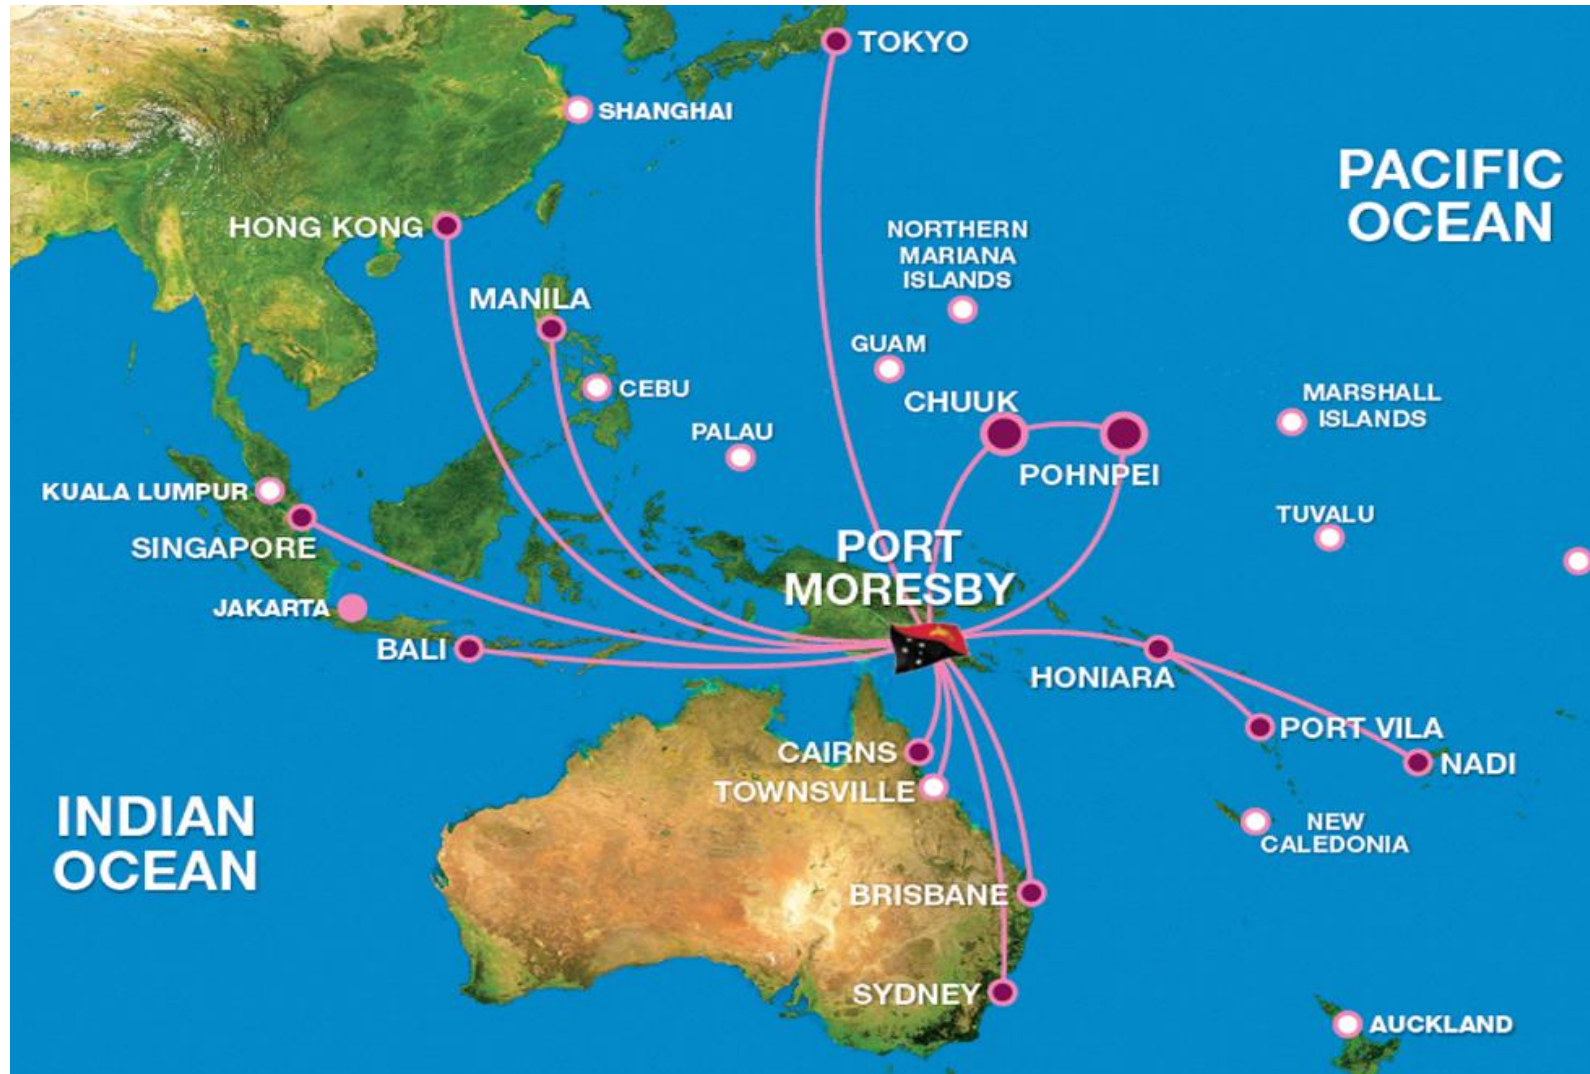

Seamlessly moving third party cross-trade / triangular shipments from one country to another.

Air, Sea or Land – Worldwide door to door.

Our team manage the entire process, start to finish.

Documentation & Compliance management.

## TRANSHIPMENT HUB.

Air or Sea, Fiji is the idea transshipment hub for imports or exports. With streamlined customs processing onto great connections to the region.

Covering:

Vanuatu, Kiribati, Tuvalu, Tonga, Wallace & Futuna, New Caledonia, Samoa, Cook Islands & Tahiti.

## The Air Niugini Advantage

Express Freight Management is a trusted partner and GSA of Air Niugini in Fiji, the Solomon Islands and Vanuatu.

Offering price competitive freight solutions to Solomon Islands, Vanuatu, Papua New Guinea, Philippines, Hong Kong, Singapore with global connections.

EFM provides end-to-end care and control through our offices in Fiji, Solomon Islands and Papua New Guinea. Ensuring customers the very best in service, speed and price.

**Air Niugini**

[www.expressfreight.com](http://www.expressfreight.com)